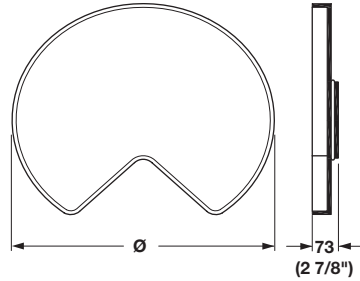

**Revolving Shelves**

- Shelf mount turntable with pre-attached hardware
- For use behind hinged doors

**Kidney Shelf**

- Shelf-mounted

Material: Birch

Ø	Item No.
610 (24")	542.58.125
711 (28")	542.58.122
813 (32")	542.58.123

**Full Round Shelf**

- Shelf-mounted

Material: Birch

Ø	Item No.
457 (18")	542.58.141
508 (20")	542.58.144
610 (24")	542.58.145
711 (28")	542.58.142

**Kidney Shelf Set**

- Pole-mounted
- Shelf height can be adjusted to clear door hinges  
 Height: 660 – 812 mm (26" – 32")

Material: Birch

Ø	Item No.
610 (24")	542.58.135
711 (28")	542.58.132
813 (32")	542.58.133

**Full Round Shelf Set**

- Pole-mounted
- Shelf height can be adjusted to clear door hinges  
 Height: 660 – 812 mm (26" – 32")

Material: Birch

Ø	Item No.
457 (18")	542.58.151
508 (20")	542.58.154
610 (24")	542.58.155
711 (28")	542.58.152

Dimensions in mm  
 Inches are approximate