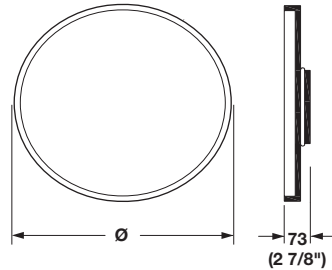

**Revolving Shelves**

- Shelf mount turntable with pre-attached hardware
- For use behind hinged doors

**Kidney Shelf**

- Shelf-mounted

Material: Birch

Ø	Item No.
610 (24")	542.58.125
711 (28")	542.58.122
813 (32")	542.58.123

**Full Round Shelf**

- Shelf-mounted

Material: Birch

Ø	Item No.
457 (18")	542.58.141
508 (20")	542.58.144
610 (24")	542.58.145
711 (28")	542.58.142

**Kidney Shelf Set**

- Pole-mounted
- Shelf height can be adjusted to clear door hinges  
 Height: 660 – 812 mm (26" – 32")

Material: Birch

Ø	Item No.
610 (24")	542.58.135
711 (28")	542.58.132
813 (32")	542.58.133

**Full Round Shelf Set**

- Pole-mounted
- Shelf height can be adjusted to clear door hinges  
 Height: 660 – 812 mm (26" – 32")

Material: Birch

Ø	Item No.
457 (18")	542.58.151
508 (20")	542.58.154
610 (24")	542.58.155
711 (28")	542.58.152

Dimensions in mm  
 Inches are approximate